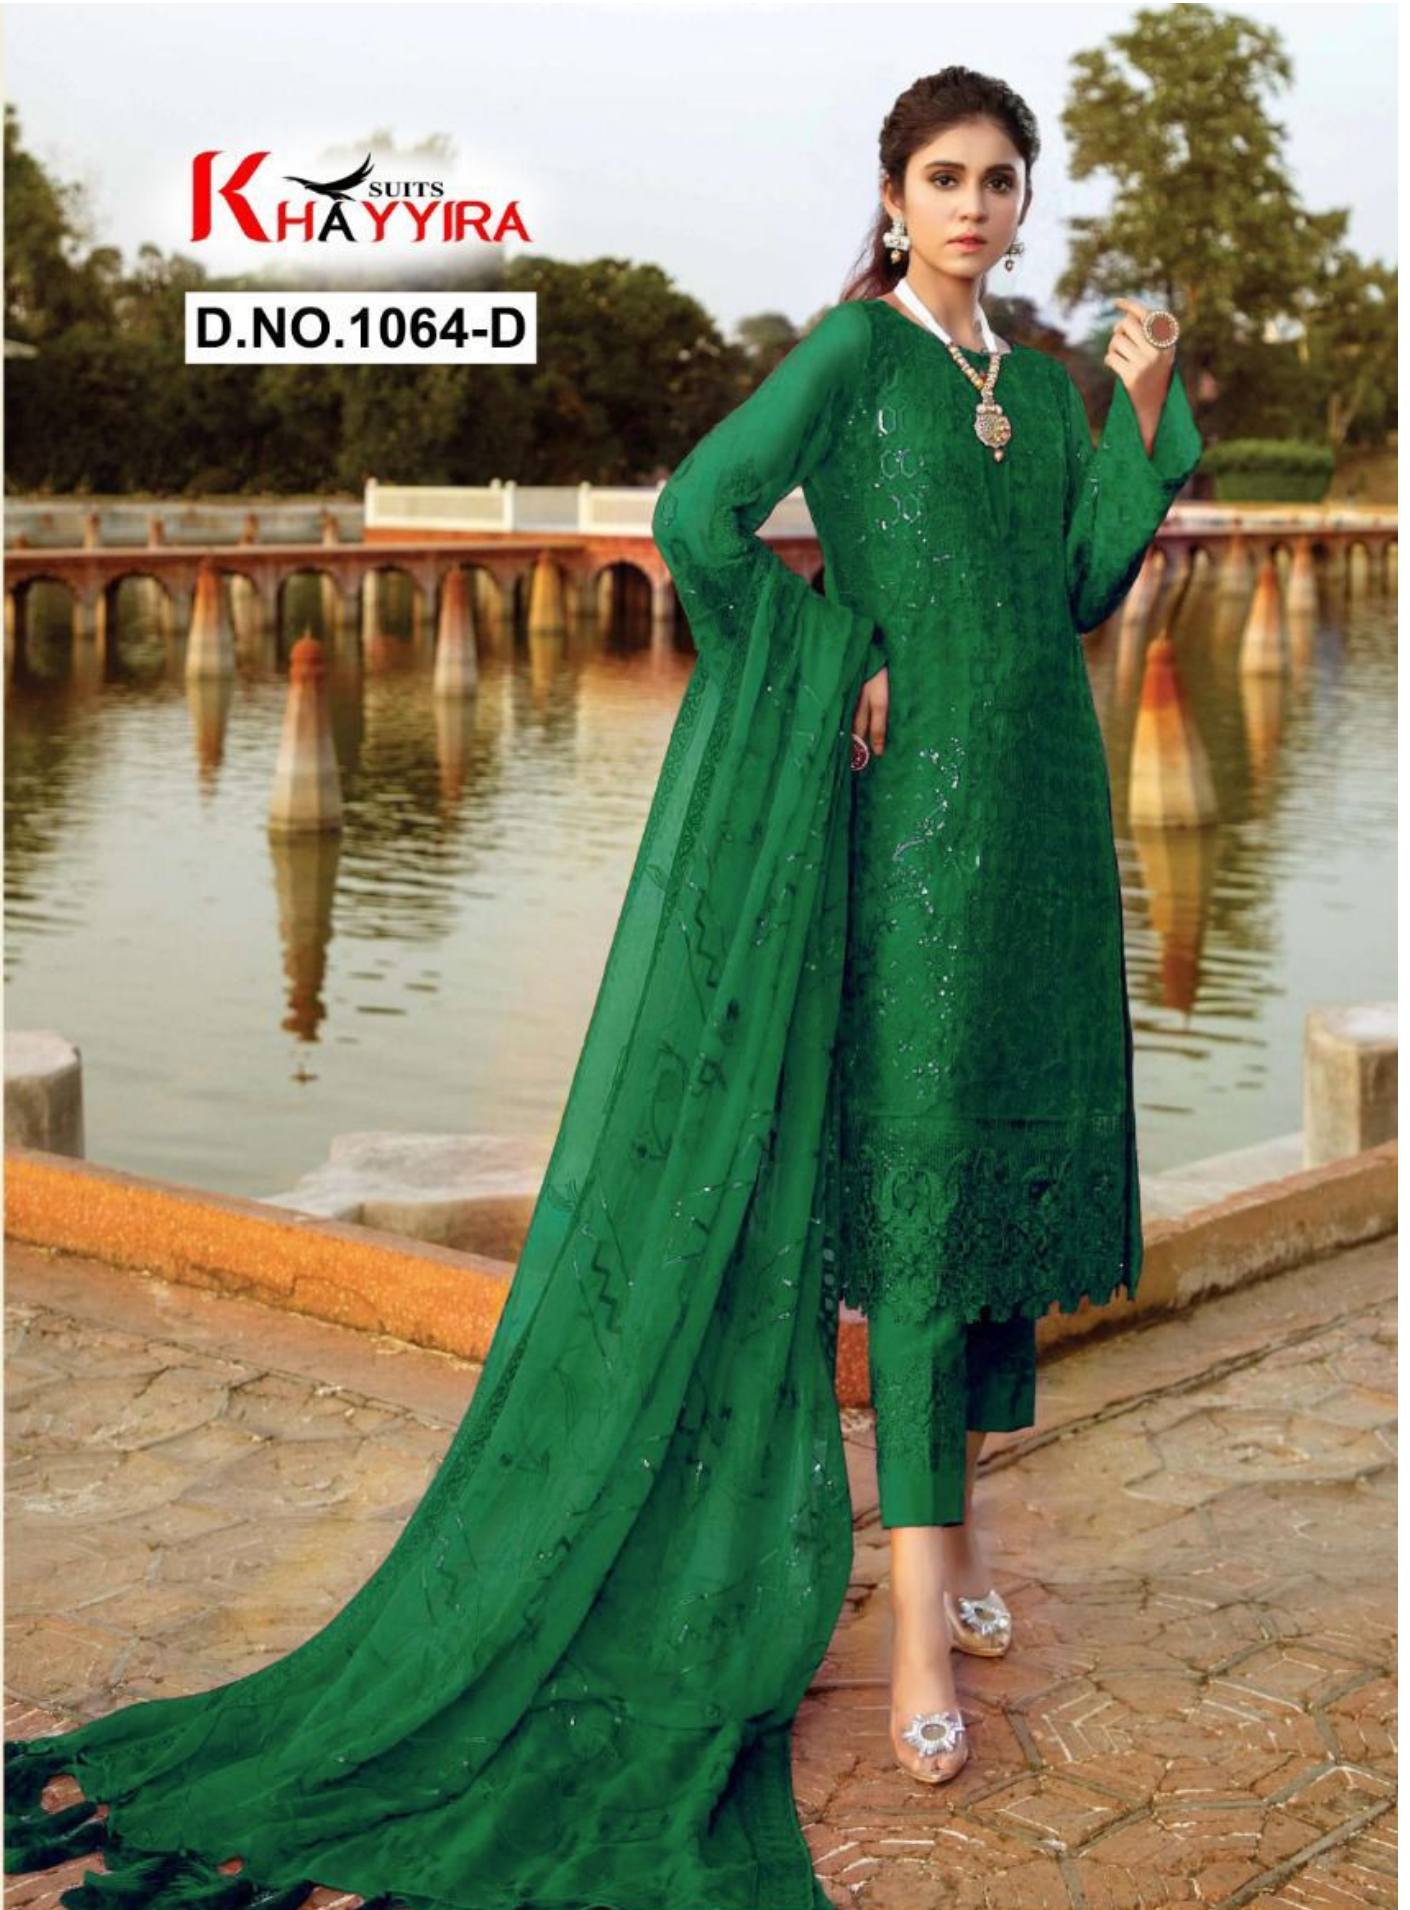

K SUITS
HAYYIRA

D.NO.1064-D

Top - Georgette heavy embroidered
Inner Bottom - Santoon with bottom emb patch
Dupatta - Nazneen heavy embroidered