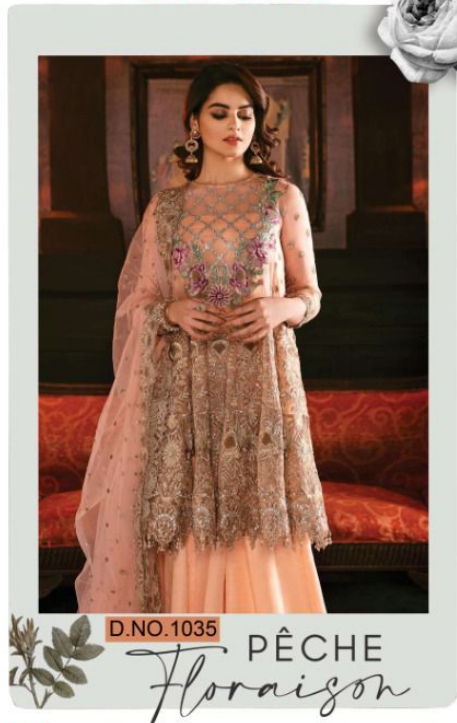

KHAYYIRA SUITS™