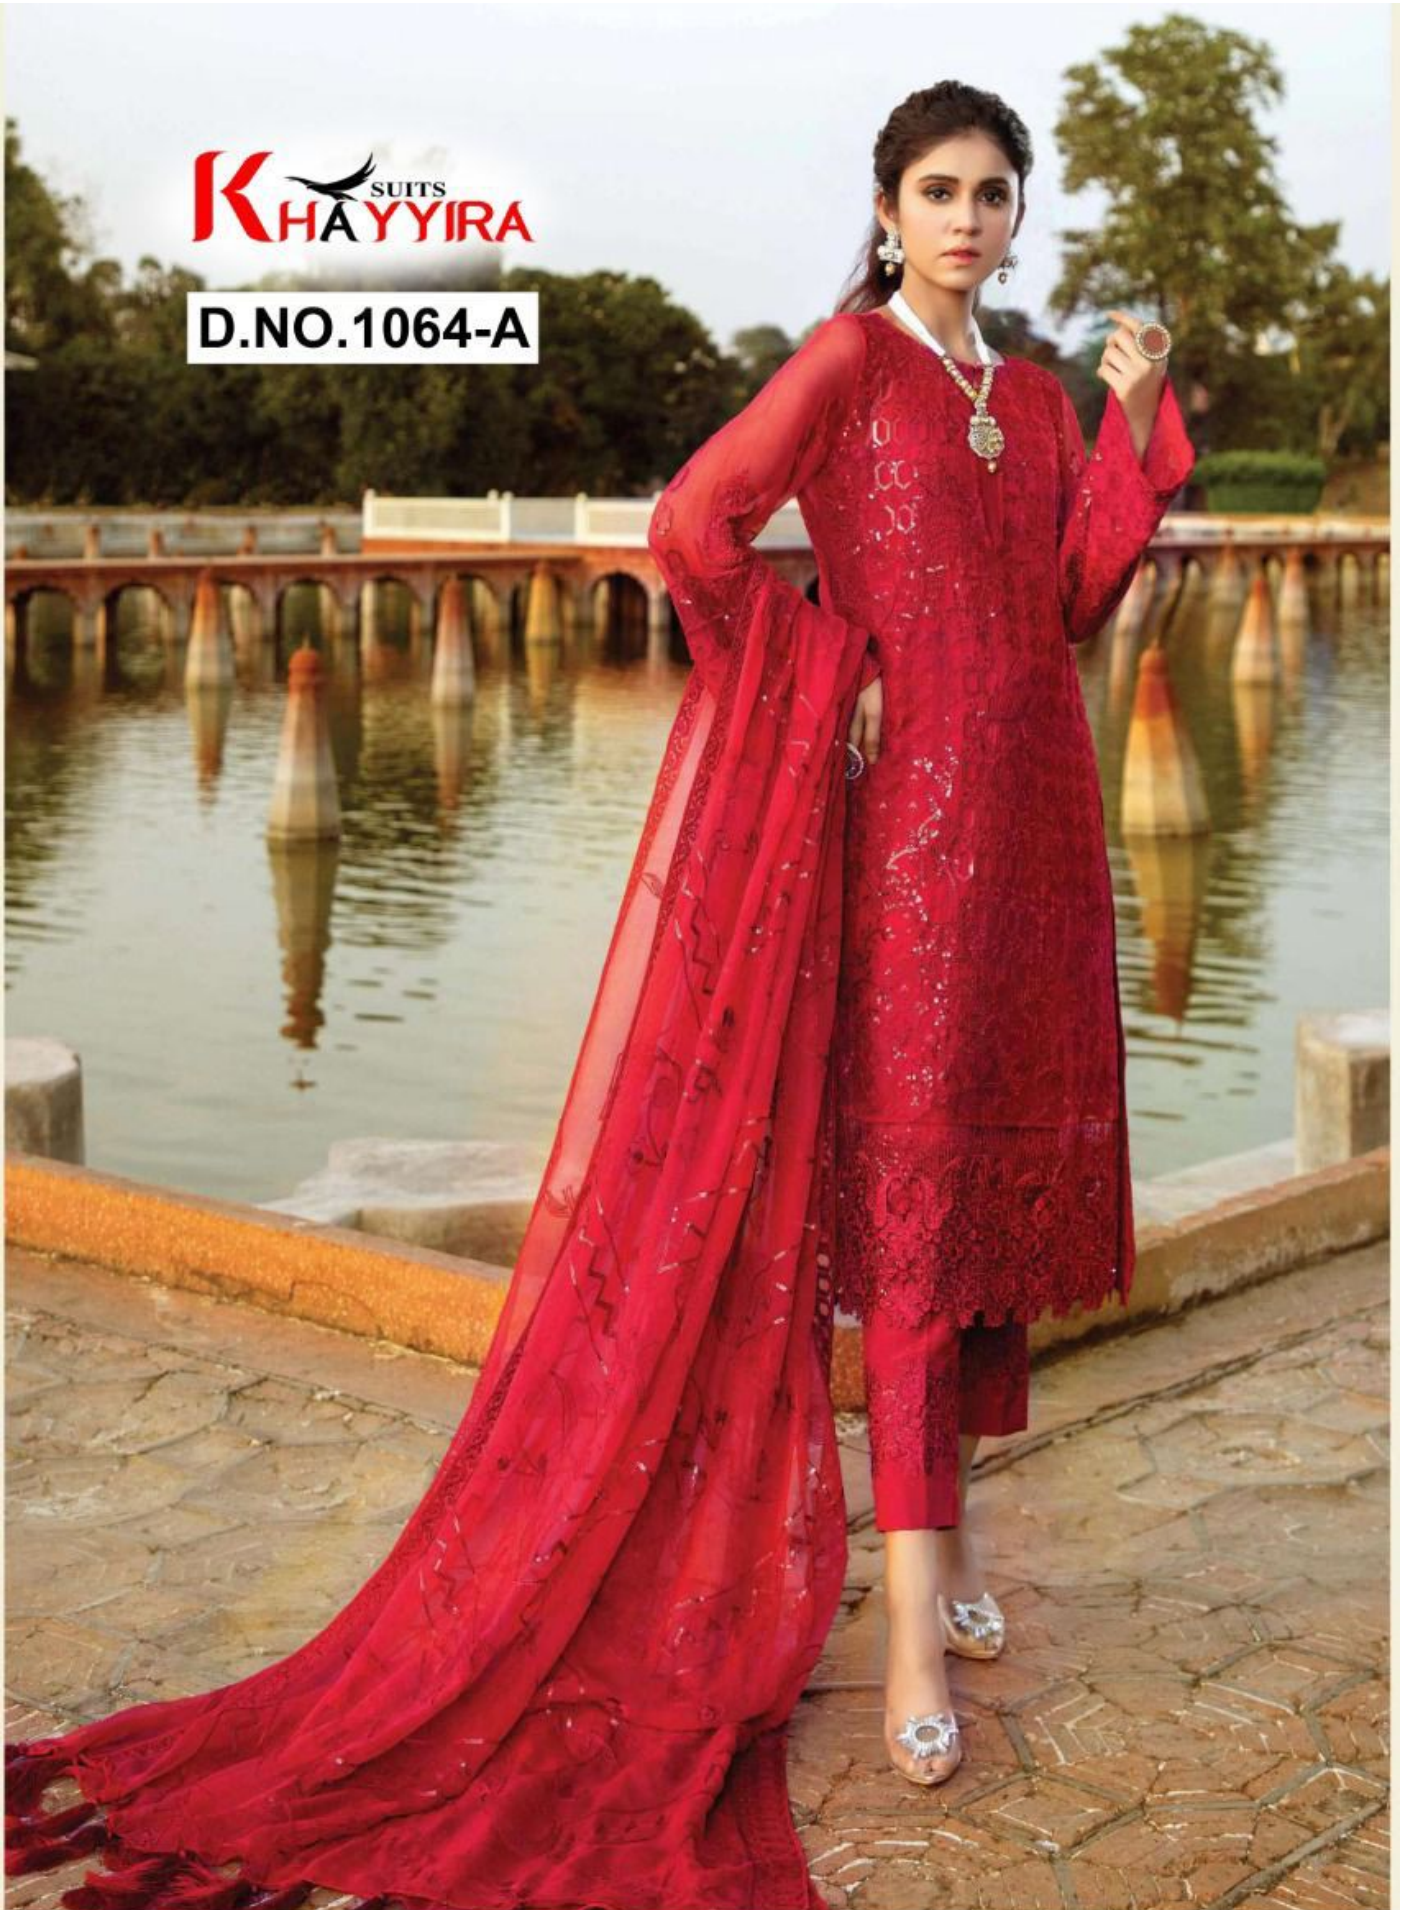

K SUITS
HAYYIRA

D.NO.1064-A

Top - Georgette heavy embroidered
Inner Bottom - Santoon with bottom emb patch
Dupatta - Nazneen heavy embroidered