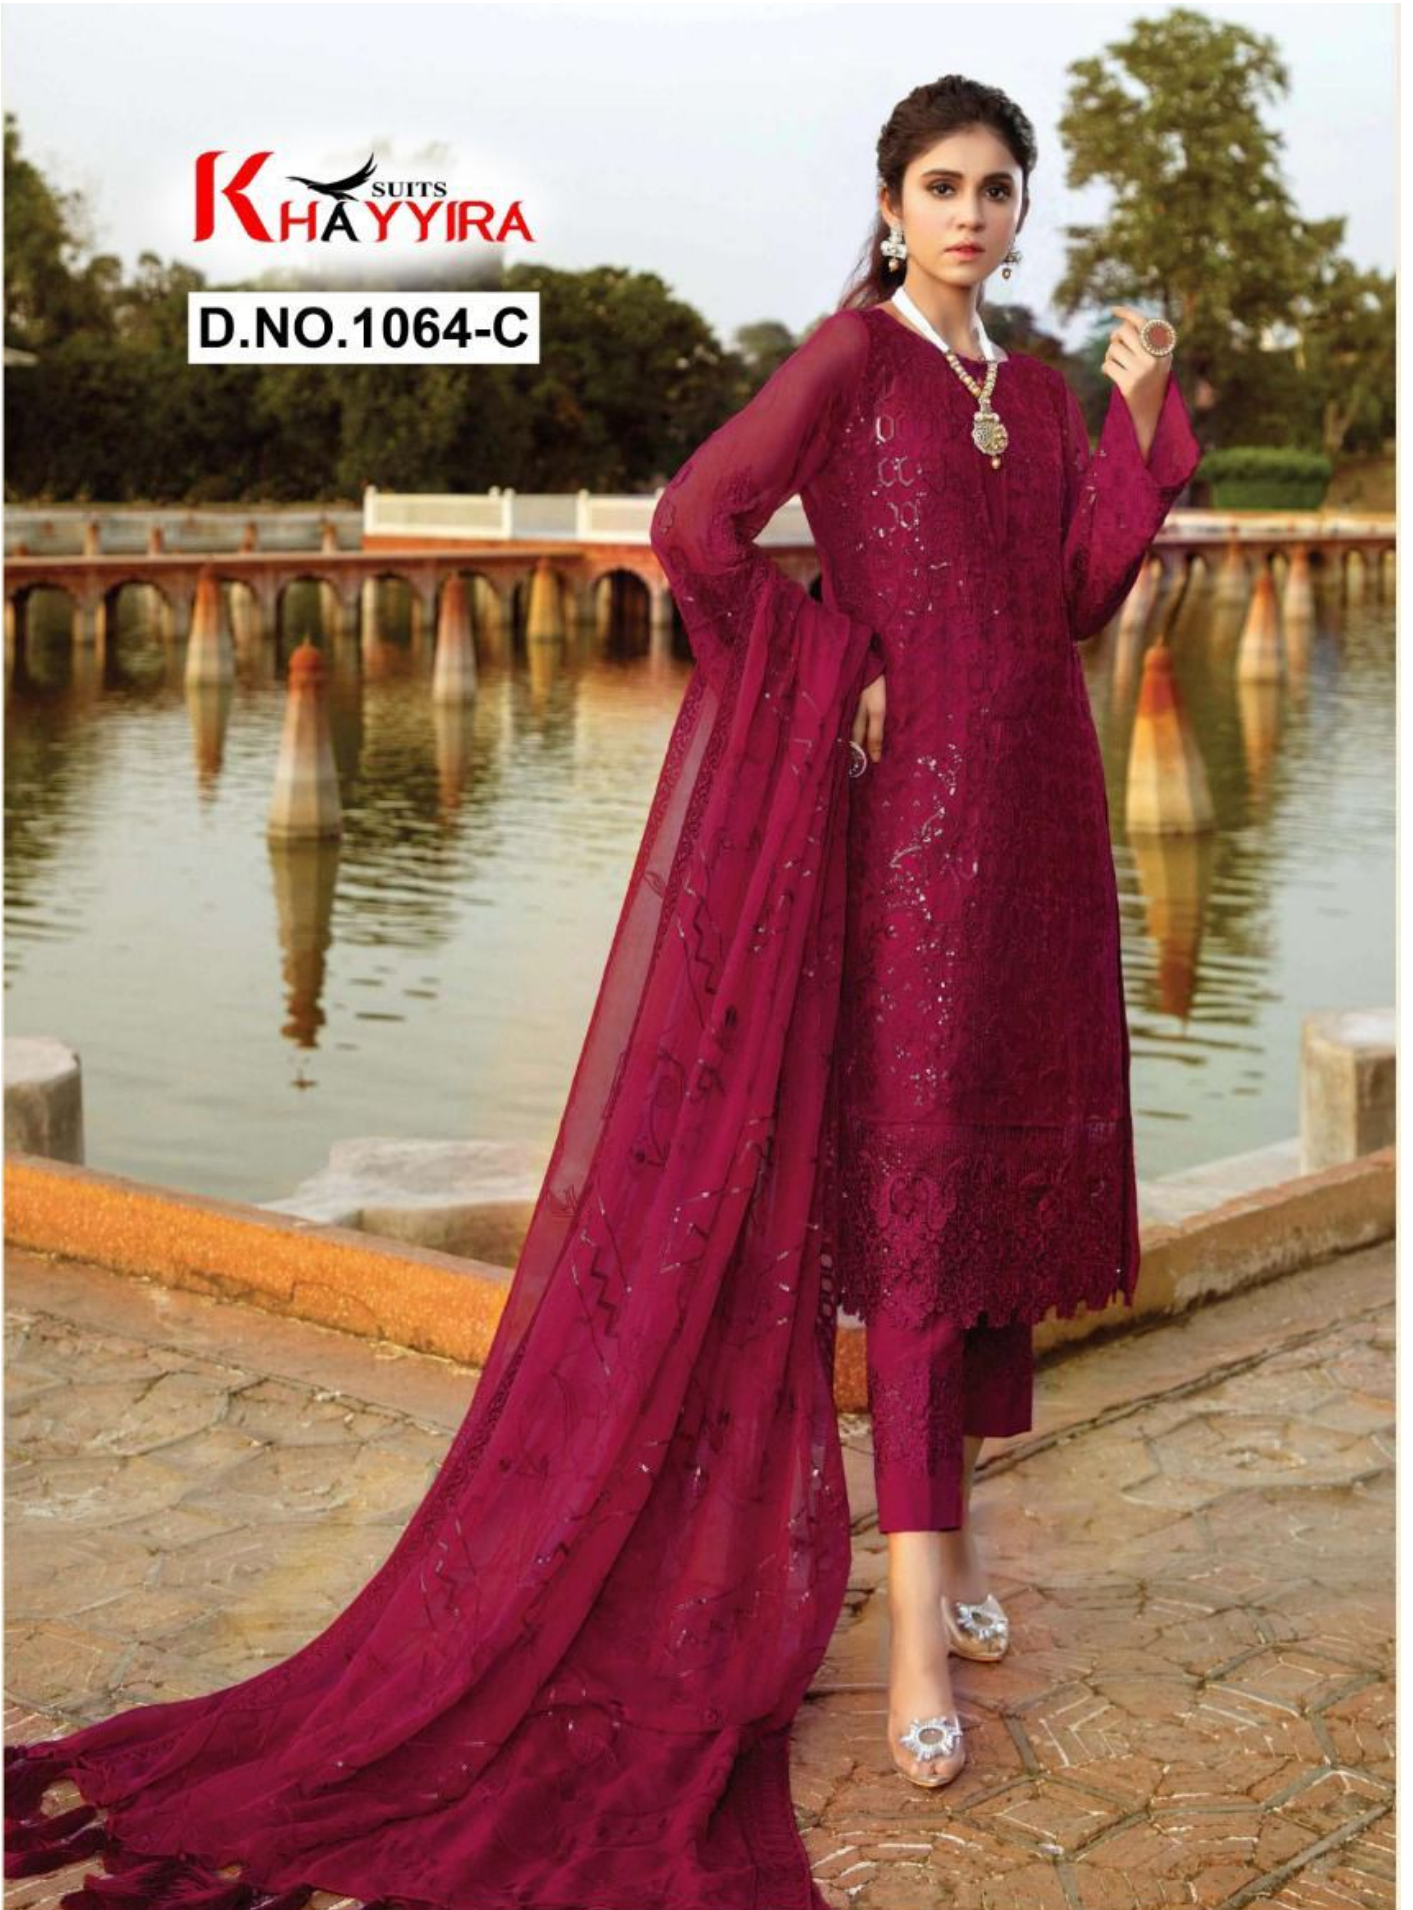

K SUITS
HAYYIRA

D.NO.1064-C

Top - Georgette heavy embroidered
Inner Bottom - Santoon with bottom emb patch
Dupatta - Nazneen heavy embroidered