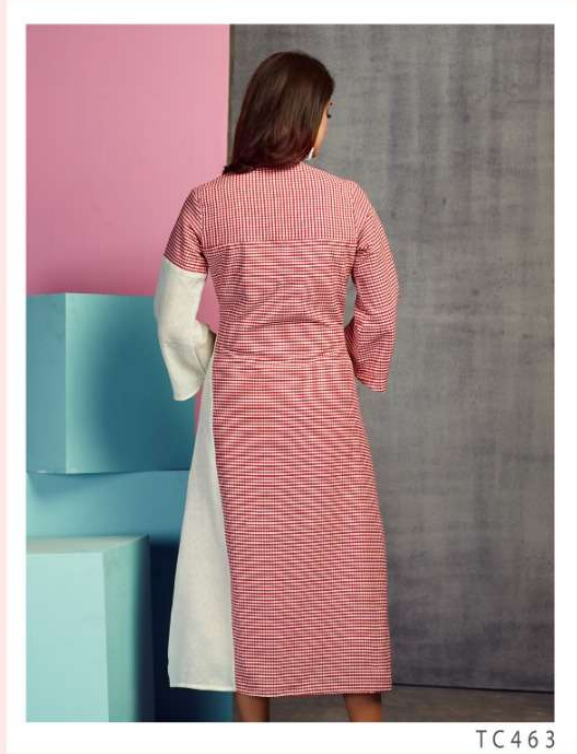

AND AL THAT'S BEST OF DARK
AND BRIGHT. MEET IN HER ASPECT
AND HER EYES.

TUCUTE

TUCUTE

A MIND AT PEACE WITH ALL BELOW,
A HEART WHOSE LOVE IS INNOCENT !

TC460

ONE SHADE THE MORE, ONE
THE LESS, HAD HALF IMPAIRED THE
NAMELESS GRACE WHICH IN EVERY RAVEN
THESS, OR SOFTLY LIGHTENS OVER HER FACE.

TC 459

TUCUTE

AND AL THAT'S BEST OF DARK
AND BRIGHT. MEET IN HER ASPECT
AND HER EYES.

TC463

TC459

TC460

TC463

TC464