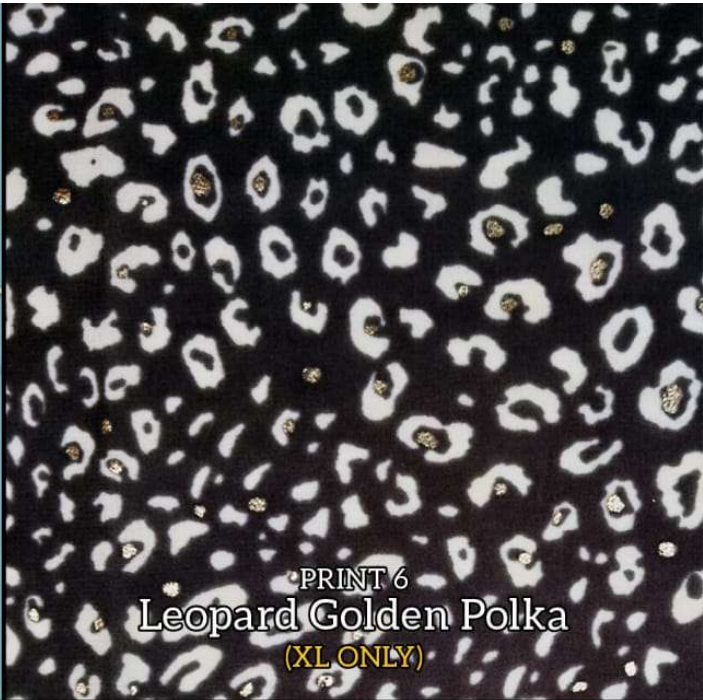

## KALIDAAR FOIL PALAZZO

Fabric:  
Georgette Foil Print  
with Inner

Size:  
32-34 (XL) • 36-38 (XXL)

Length: 37+

PRINT 3  
Black Silver Star

Foil Work

Double Stitched  
Gota with Kali

LATEST FASHION • HI-QUALITY • LOWEST PRICE

## KALIDAAR FOIL PALAZZO

Fabric:  
Georgette Foil Print  
with Inner

Size:  
32-34 (XL) • 36-38 (XXL)

Length: 37+

PRINT 4  
Black Golden Polka

Foil Work

Double Stitched  
Gota with Kali

LATEST FASHION • HI-QUALITY • LOWEST PRICE

PRINT 5  
Blue Golden Polka  
(2XL ONLY)

PRINT 6  
Leopard Golden Polka  
(XL ONLY)

PRINT 7  
Peach Golden Star  
(2XL ONLY)

PRINT 8  
Snake Print