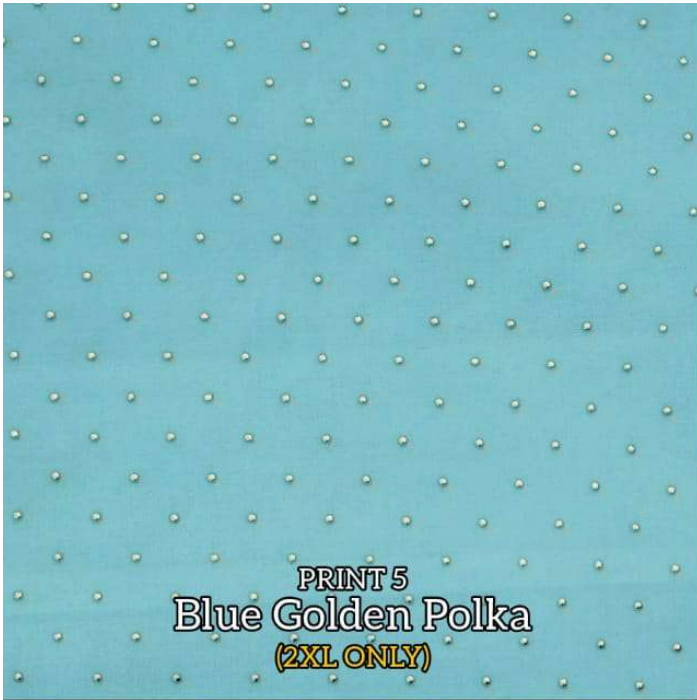

## KALIDAAR FOIL PLAZZO

Fabric:  
Georgette Foil  
with Lycra Inner

Size:  
32-34 (XL) • 36-38 (2XL)

Length: 37+

PRINT 1  
Peach Copper Polka

Double Stitched  
Gota with Kali

LATEST FASHION • HI-QUALITY • LOWEST PRICE

## KALIDAAR FOIL PALAZZO

Fabric:  
Georgette Foil Print  
with Inner

Size:  
32-34 (XL) • 36-38 (XXL)

Length: 37+

PRINT 3  
Black Silver Star

Foil Work

Double Stitched  
Gota with Kali

LATEST FASHION • HI-QUALITY • LOWEST PRICE

## KALIDAAR FOIL PALAZZO

Fabric:  
Georgette Foil Print  
with Inner

Size:  
32-34 (XL) • 36-38 (XXL)

Length: 37+

PRINT 4  
Black Golden Polka

Foil Work

Double Stitched  
Gota with Kali

LATEST FASHION • HI-QUALITY • LOWEST PRICE

PRINT 5  
Blue Golden Polka  
(2XL ONLY)

PRINT 6  
Leopard Golden Polka  
(XL ONLY)

PRINT 7  
Peach Golden Star  
(2XL ONLY)

PRINT 8  
Snake Print