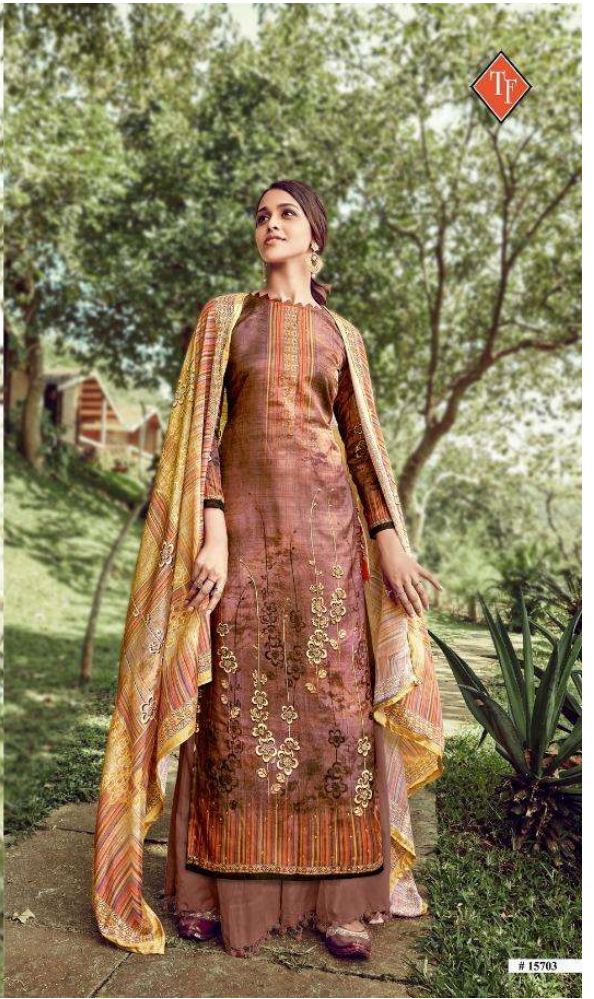

TANISHK
Fashion

SUVEN

MODAL SATIN

15701