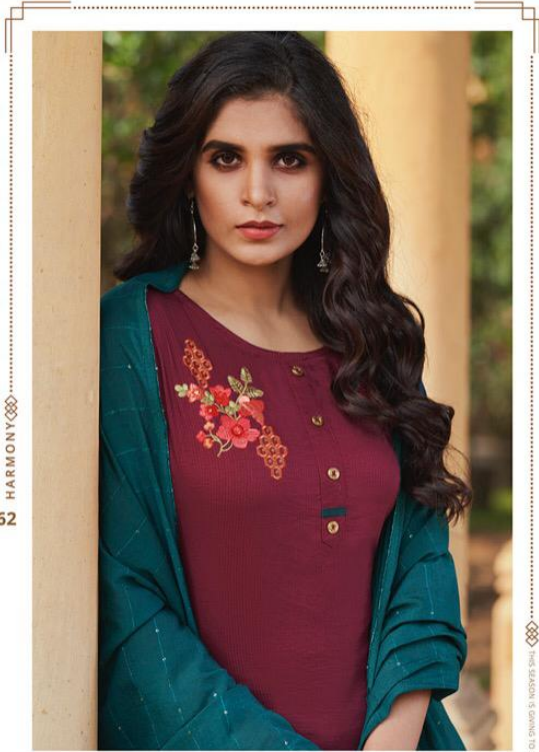

Tunic House
EVER FRESH CREATION

A Product of Neha Fashion

NIPPON

VOL-03

❖ BRILLIANT HUES & LUSTROUS TEXTURES GIVE YOU A NEW MAKEOVER THIS SEASON ❖

THIS SEASON LOOK UP WITH SOME TRULY INSPIRING & ELEGANTLY

Tunic House
NEW FRESH CREATIONS
A Product of Nisha Fashion

.....
CONFIDENCE IS THE BEST
ACCESSORY TO WEAR

1163

1162

STYLING: ANITA K. JAIN / PHOTOS: ANITA K. JAIN

Tunic House
EVER FRESH CREATION
A Product of Meha Fashion

1161

1162

1163