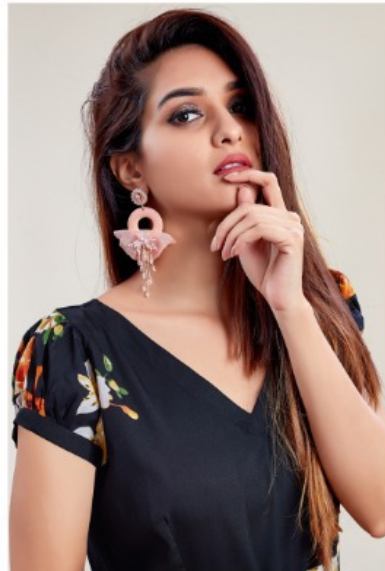

FLARE

STYLE NO = R3G006

PATTERN = FLORAL PRINT MAXI DRESS

FABRIC = HEAVY CREAP

COLOURS = BLACK,TEAL GREEN,
MAROON,

SIZE = S,M,L,XL

FIT = A LINE FLARE

RATE- 350 /-

FABULOUS

as you are
Garb the adgy look without
giving up the luxe feel

STYLE NO = R3G006

PATTERN = FLORAL PRINT MAXI DRESS

FABRIC = HEAVY CREAP

COLOURS = BLACK, TEAL GREEN,
MAROON,

SIZE = S,M,L,XL

FIT = A LINE FLARE