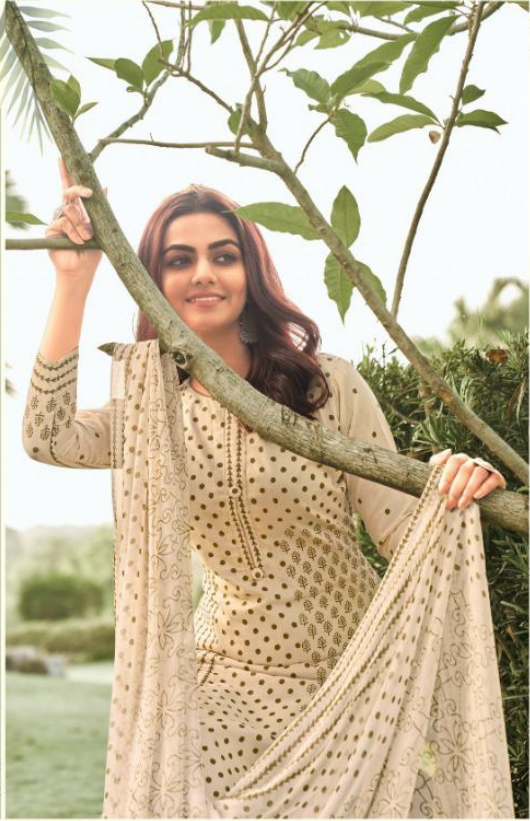

SHEER BLISS

16905

BESPOHE LUXURY

16906

ROYAL ROMANCE

16904

THIS SEASON IS GIVING

16907

PRESENTING TO YOU OUR NEW CATALOGUE

SANAH

FROM TANISHK FASHIONS,

TOP

Pure Camberic Suit

BOTTOM

Pure Lawn

DUPATTA