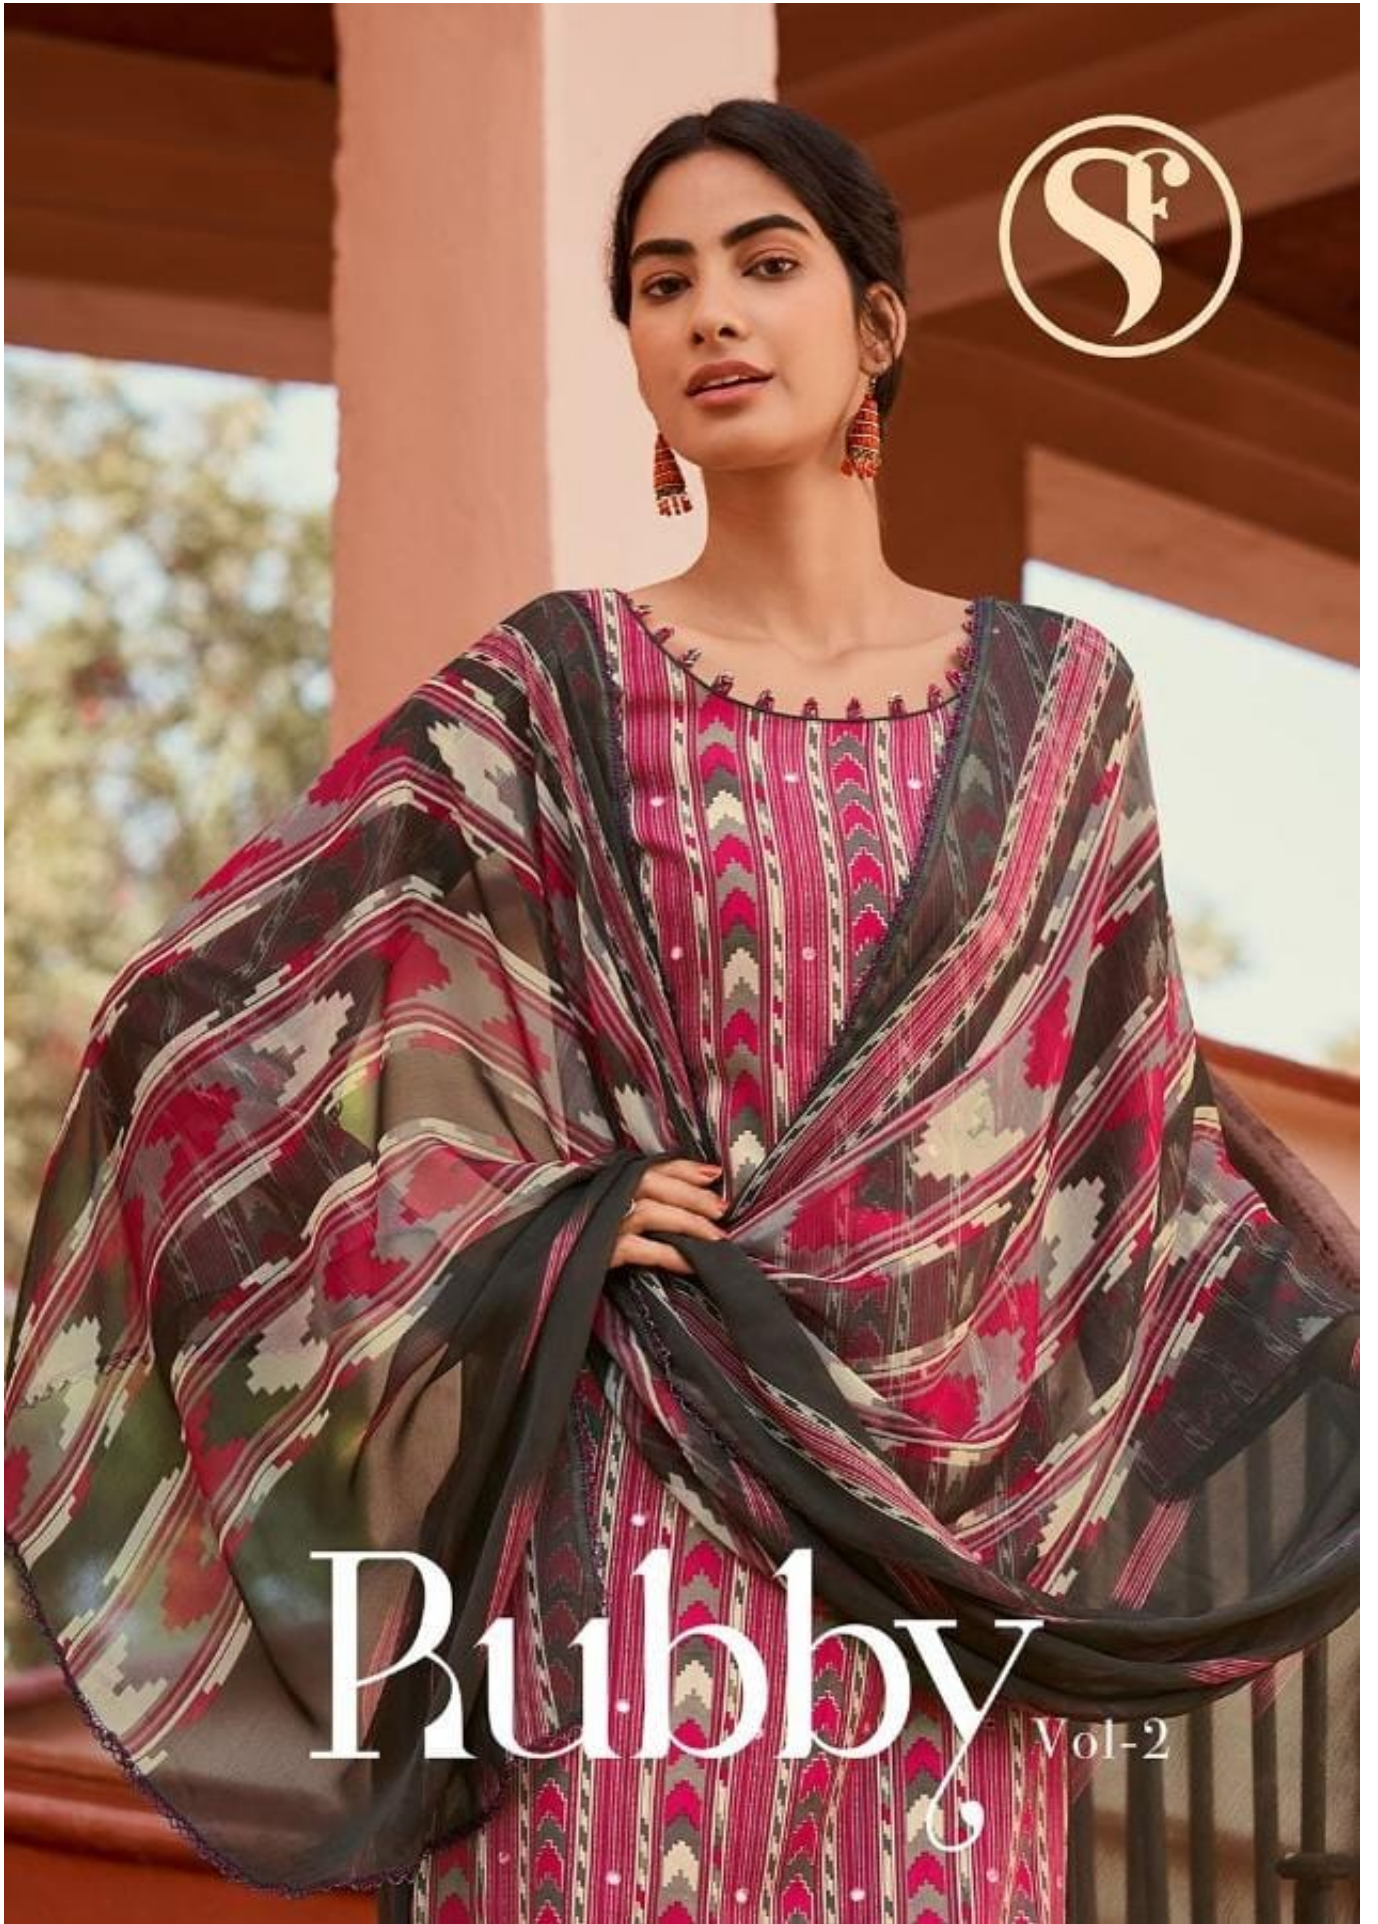

Rubby

Vol-2