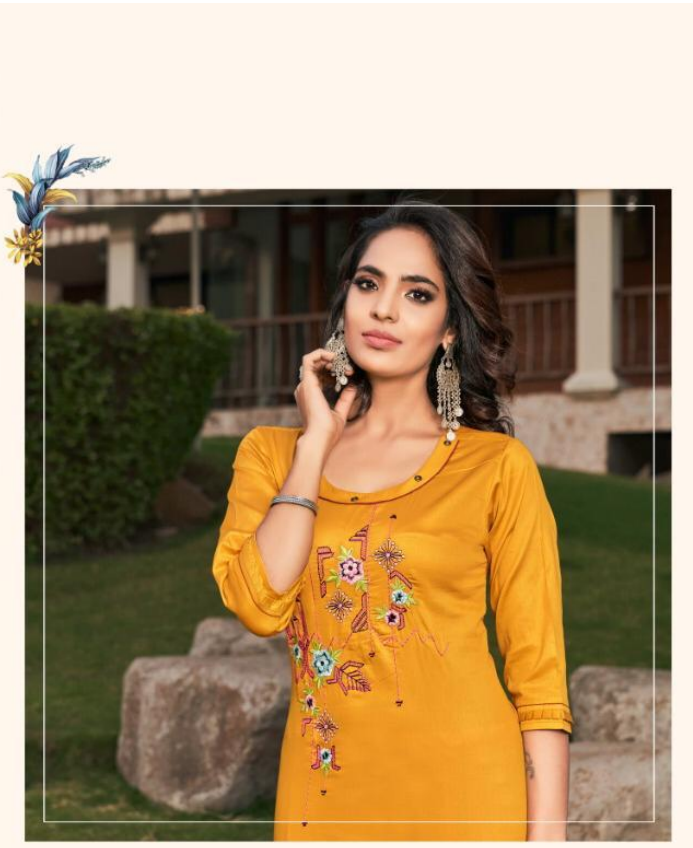

Red  Rose

❁ 2005 ❁

..... Choose to shine in smart suit sets by simar .....

12 **angel**  
Design World

◆ 2003 ◆

..... Go with florals this season.....

✿ 2001 ✿

..... Opt for the Comfor styling in your wardrobe .....