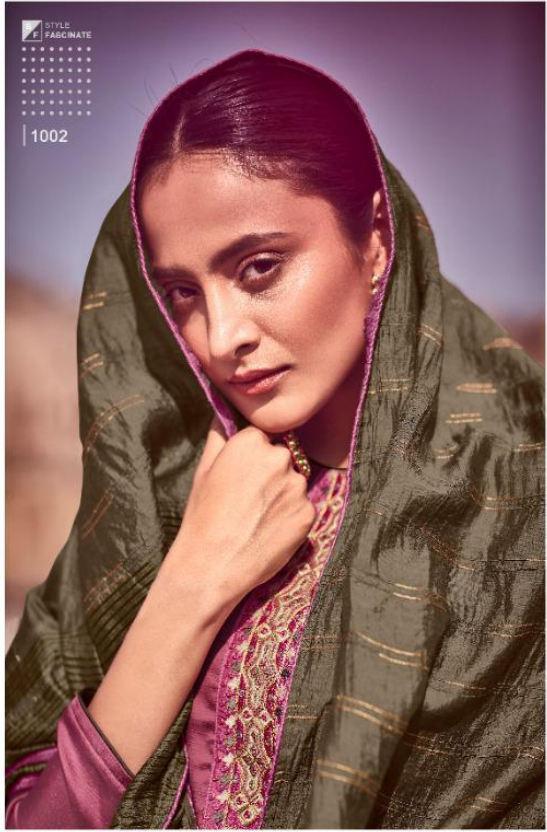

NARI

ORIN

100% QUALITY

NARI  
| 1006 |

STILE PERSONAL

1001

NAVRI

NAVRI COLLECTION

# ORIN

FROM NAARI FASHION

TOP

PARAMPARA SILK

BOTTOM

DULL SANTUN

DUPATTA

SILK JACQUARD FANCY DUPATTA