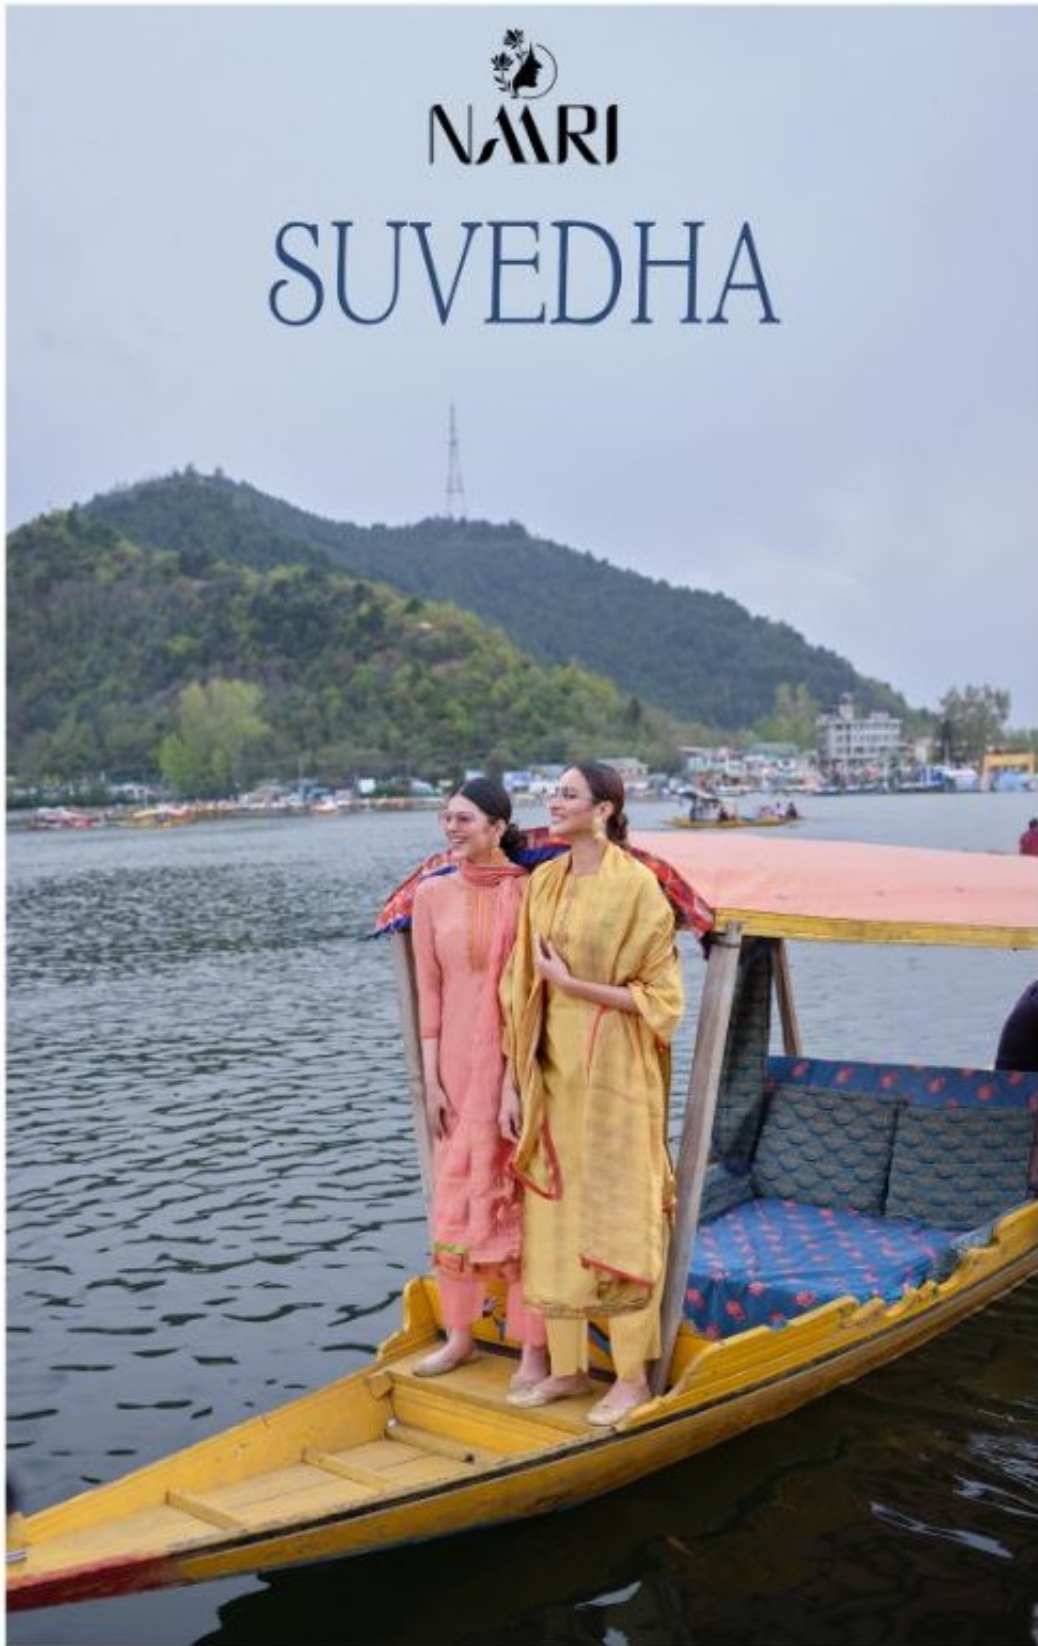

NARI

SUVEDHA