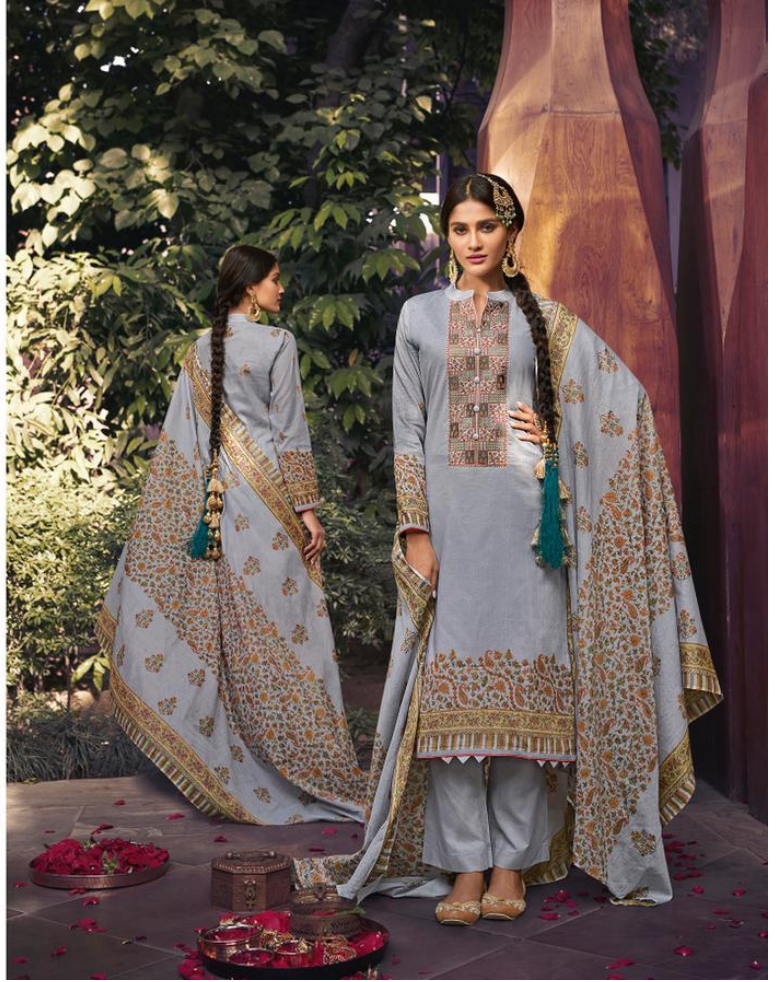

ممتاز آرٹس
MUMTAZ ARTS
Regina de design

نارنگیس

PATOLA. 8008