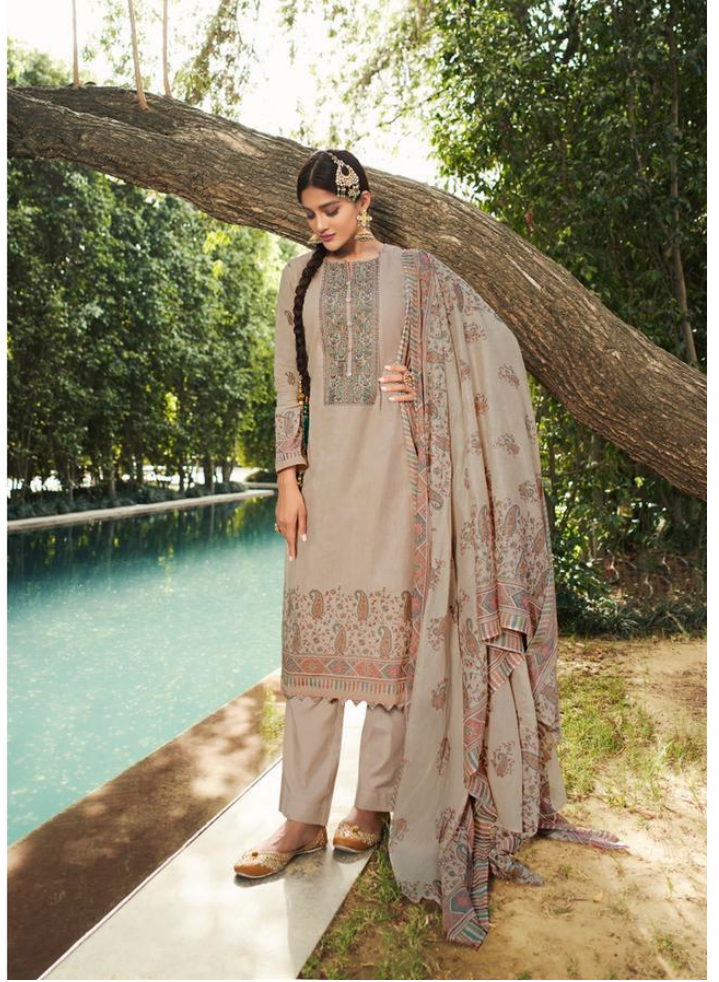

अर्थ

By this you can elevate your summer style with this beautifully crafted  
saree ensemble, rendered in signature  
embroideries and color palette here.

ممتاز آرٹس  
MUMTAZ ARTS  
Design to Inspire

نسیم  
*For the days when summer is in the air, wear this small scale floral printed three piece ensemble in walking dress.*  
MEERA. 8004