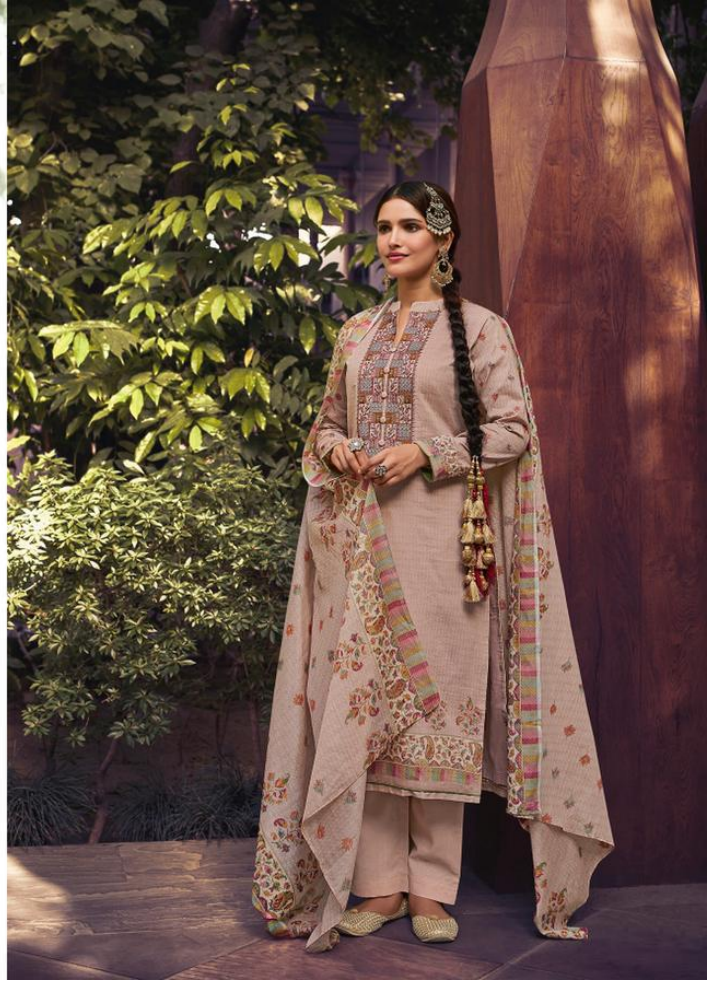

**MEERA. 8009**

**شالوار**

*Orbain your own style with the elegance of fabrics  
suitable and perfect of the season.  
This 3 piece leaves out all what you need for  
Eid celebration!*

ممتاز آرٹس  
MUMTAZ ARTS®  
Regione Le Design  
MEERA. 8003