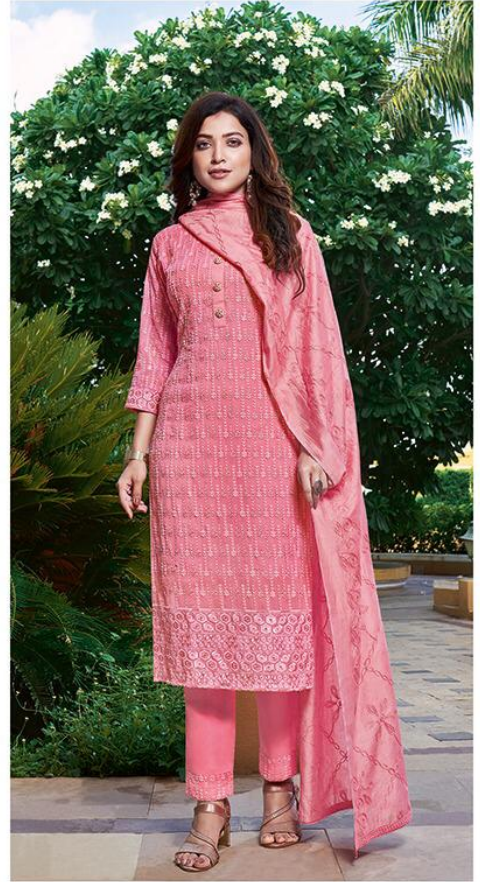

**MANAS FAB**

**SCHIFFLI VOL 3**

THIS SPARKLING BEAUTY OF  
SAREE WILL WORK THEIR MAGIC  
ON EVERYTHING IN YOUR WARDROBE.

✦7014✦

MANAS<sup>FAB</sup>

FULFILL YOUR GIRLISH FANTASIE  
S WITH AN EMBELLISHED  
LOOK HERE MULTI HUED THREAD  
WORK, DELICATE NET &  
SEQUINS ENHANCE THE BEAUTY.

7015

ENSEMBLE WITH A QUALITY OF INSTANT AND  
TREMENDOUS ATTRACTION TO ITS BLACK  
AND RED THEME OF COLOURS MERGED  
WITH SUBTLE AND MINUTE GOLD

7017

FASHIONABLE TRIBUTES TO COLOR & SILHOUETTES  
THAT HAVE INSPIRED TRENDS AROUND THE WORLD.

7013

A ROUND UP OF THE  
HOTTEST TRENDS  
THIS SPRING SEASONS YOU  
THE CHICEST WAYS  
TO WEAR PASTELS PRINTS.

7016

❖7013❖

❖7014❖

❖7015❖

❖7016❖

❖7017❖