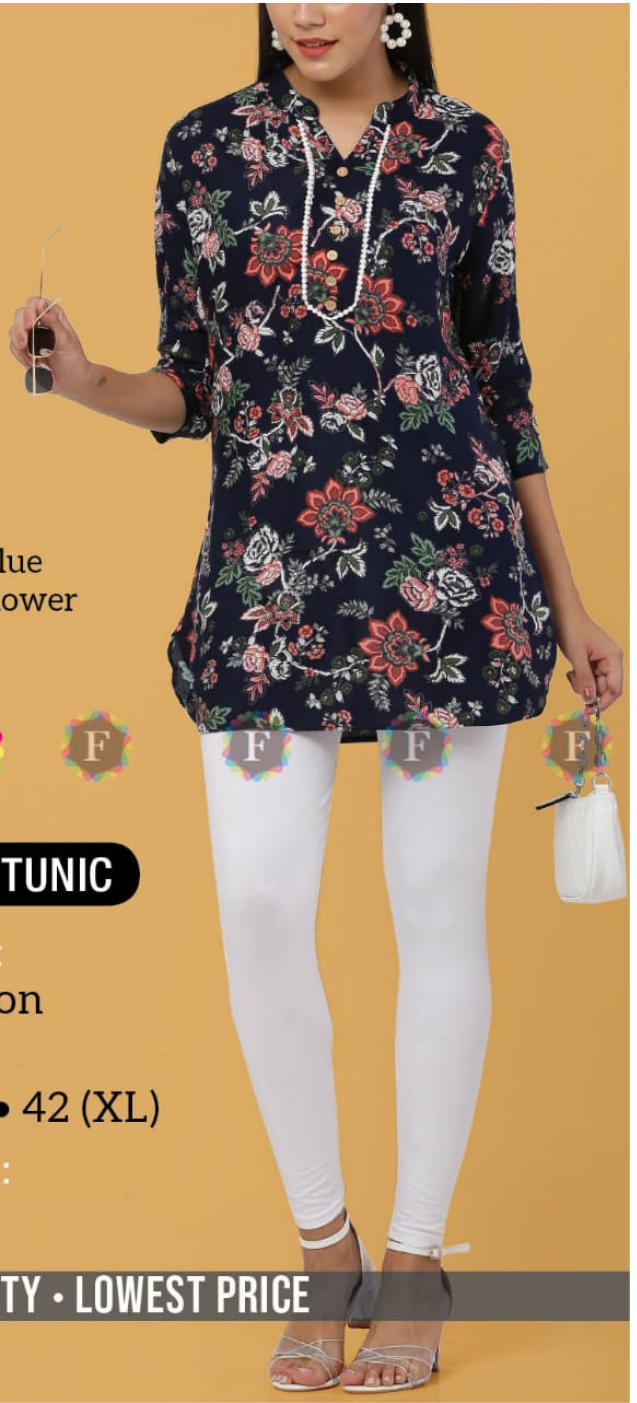

Fabric:
Soft Rayon

Size:
38 (M) • 40 (L) • 42 (XL)

Length:
33"

LATEST FASHION • HI-QUALITY • LOWEST PRICE

Mandarin Collar & Lace with Wood Button

PRINT 06
Midnight Blue
Big Mughal Flower

RAYON LACE TUNIC

Fabric:
Soft Rayon

Size:
38 (M) • 40 (L) • 42 (XL)

Length:
33"

LATEST FASHION • HI-QUALITY • LOWEST PRICE

Mandarin Collar &
Lace with Wood Button

PRINT 05
Canary Yellow
Big Mughal Flower

RAYON LACE TUNIC

Fabric:
Soft Rayon

Size:
38 (M) • 40 (L) • 42 (XL)