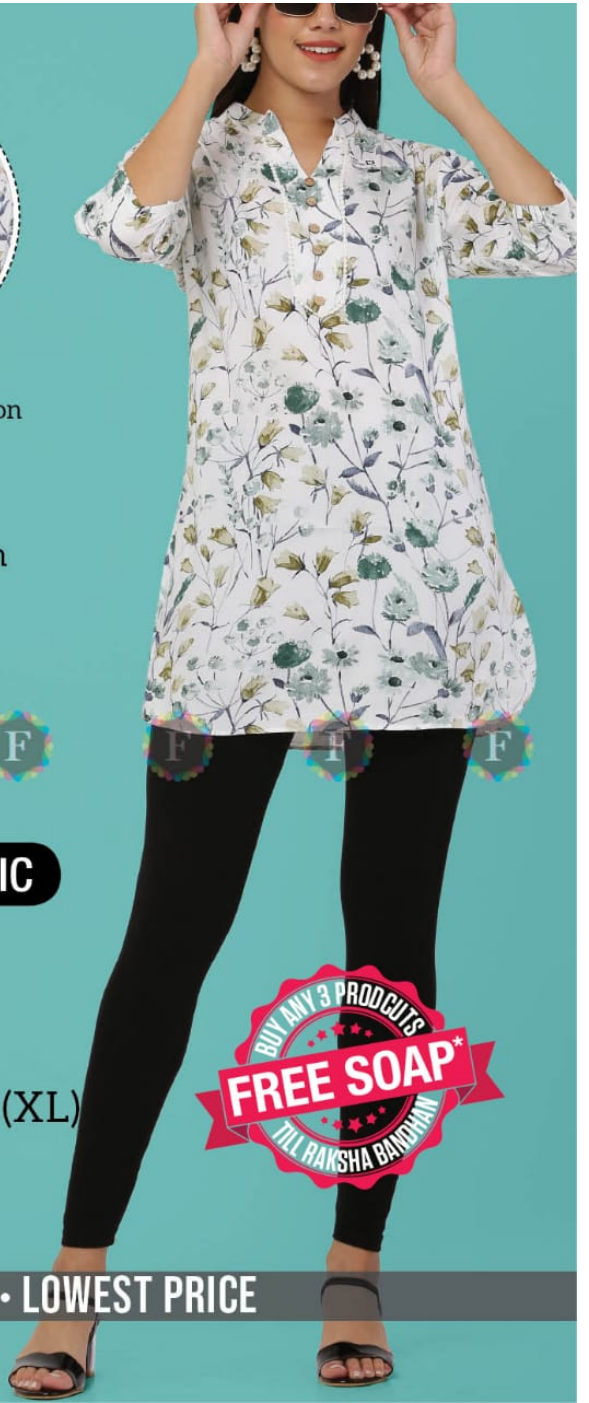

Fabric:
Soft Rayon

Size:
38 (M) • 40 (L) • 42 (XL)

Length:
33"

PRINT 10
Black Leaf

Mandarin Collar &
Lace with Wood Button

LATEST FASHION • HI-QUALITY • LOWEST PRICE

Mandarin Collar &
Lace with Wood Button

PRINT 07
Berry Red
Big Mughal Flower

RAYON LACE TUNIC

Fabric:
Soft Rayon

Size:
38 (M) • 40 (L) • 42 (XL)

Length:
33"

LATEST FASHION • HI-QUALITY • LOWEST PRICE

Mandarin Collar &
Lace with Wood Button

PRINT 09
Off White Green
Artistic Flower

RAYON LACE TUNIC

Fabric:
Soft Rayon

Size:
38 (M) • 40 (L) • 42 (XL)

Length:
33"

LATEST FASHION • HI-QUALITY • LOWEST PRICE

Mandarin Collar & Lace with Wood Button

PRINT 06
Midnight Blue
Big Mughal Flower

RAYON LACE TUNIC

Fabric:
Soft Rayon