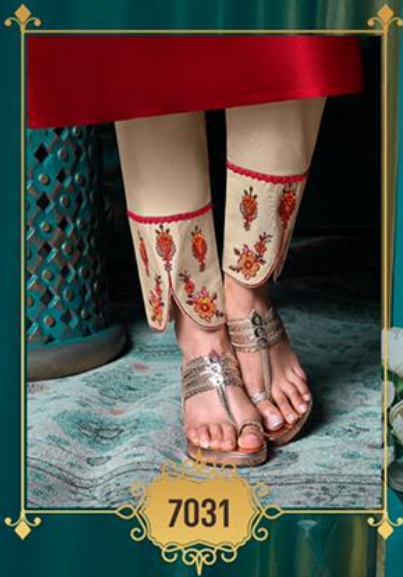

7038

LILY&LALI[®]
GULS PRIDE

A PRODUCT OF Sirona[®] GROUP

Monalisa-4

Vaani Kapoor
Vaani Kapoor

LILY&LALI[®]
GULS PRIDE

A PRODUCT OF Sirona GROUP

Monalisa-4