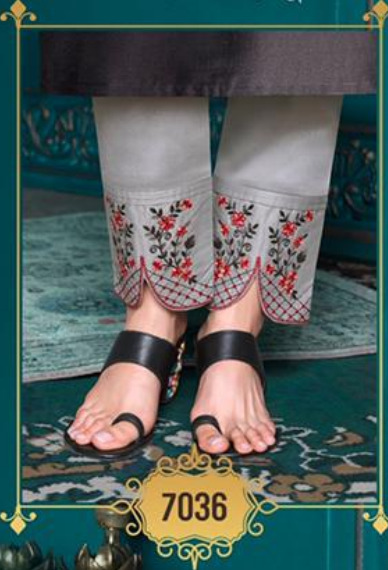

LILY&LALI®

GULS PRIDE

A PRODUCT OF *Stiona* GROUP

Monalisa-4

Vaani Kapoor
Vaani Kapoor