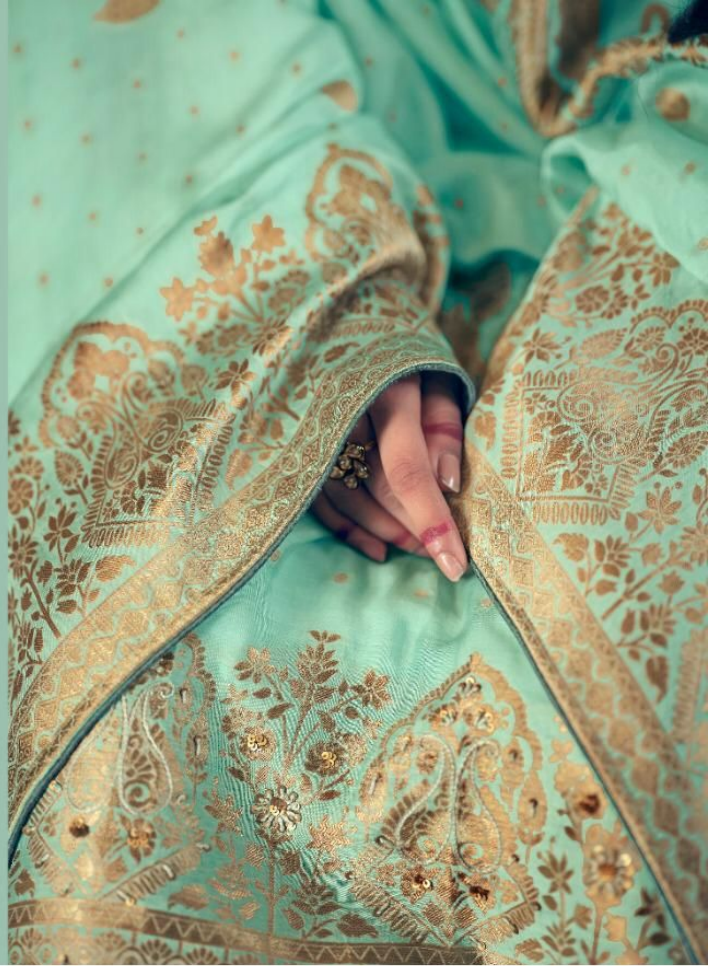

KAMA
TRENDS PVT. LTD.

kama-saaz-vol-2-silk-jacquard-salwar-suit

kama-saaz-vol-2-silk-jacquard-salwar-suit

DESIGN NO.	Description	RATE
2232	Silk Jacquard Top With Hand Work And Silk Jacquard Dupatta. (W.I)	2895
2233	Silk Jacquard Top With Hand Work And Silk Jacquard Dupatta. (W.I)	2895
2234	Silk Jacquard Top With Hand Work And Silk Jacquard Dupatta. (W.I)	2895
2235	Silk Jacquard Top With Hand Work And Silk Jacquard Dupatta. (W.I)	2895
2236	Silk Jacquard Top With Hand Work And Silk Jacquard Dupatta. (W.I)	2895
2237	Silk Jacquard Top With Hand Work And Silk Jacquard Dupatta. (W.I)	2895
2238	Silk Jacquard Top With Hand Work And Silk Jacquard Dupatta. (W.I)	2895

2238

kama-saaz-vol-2-silk-jacquard-salwar-suit