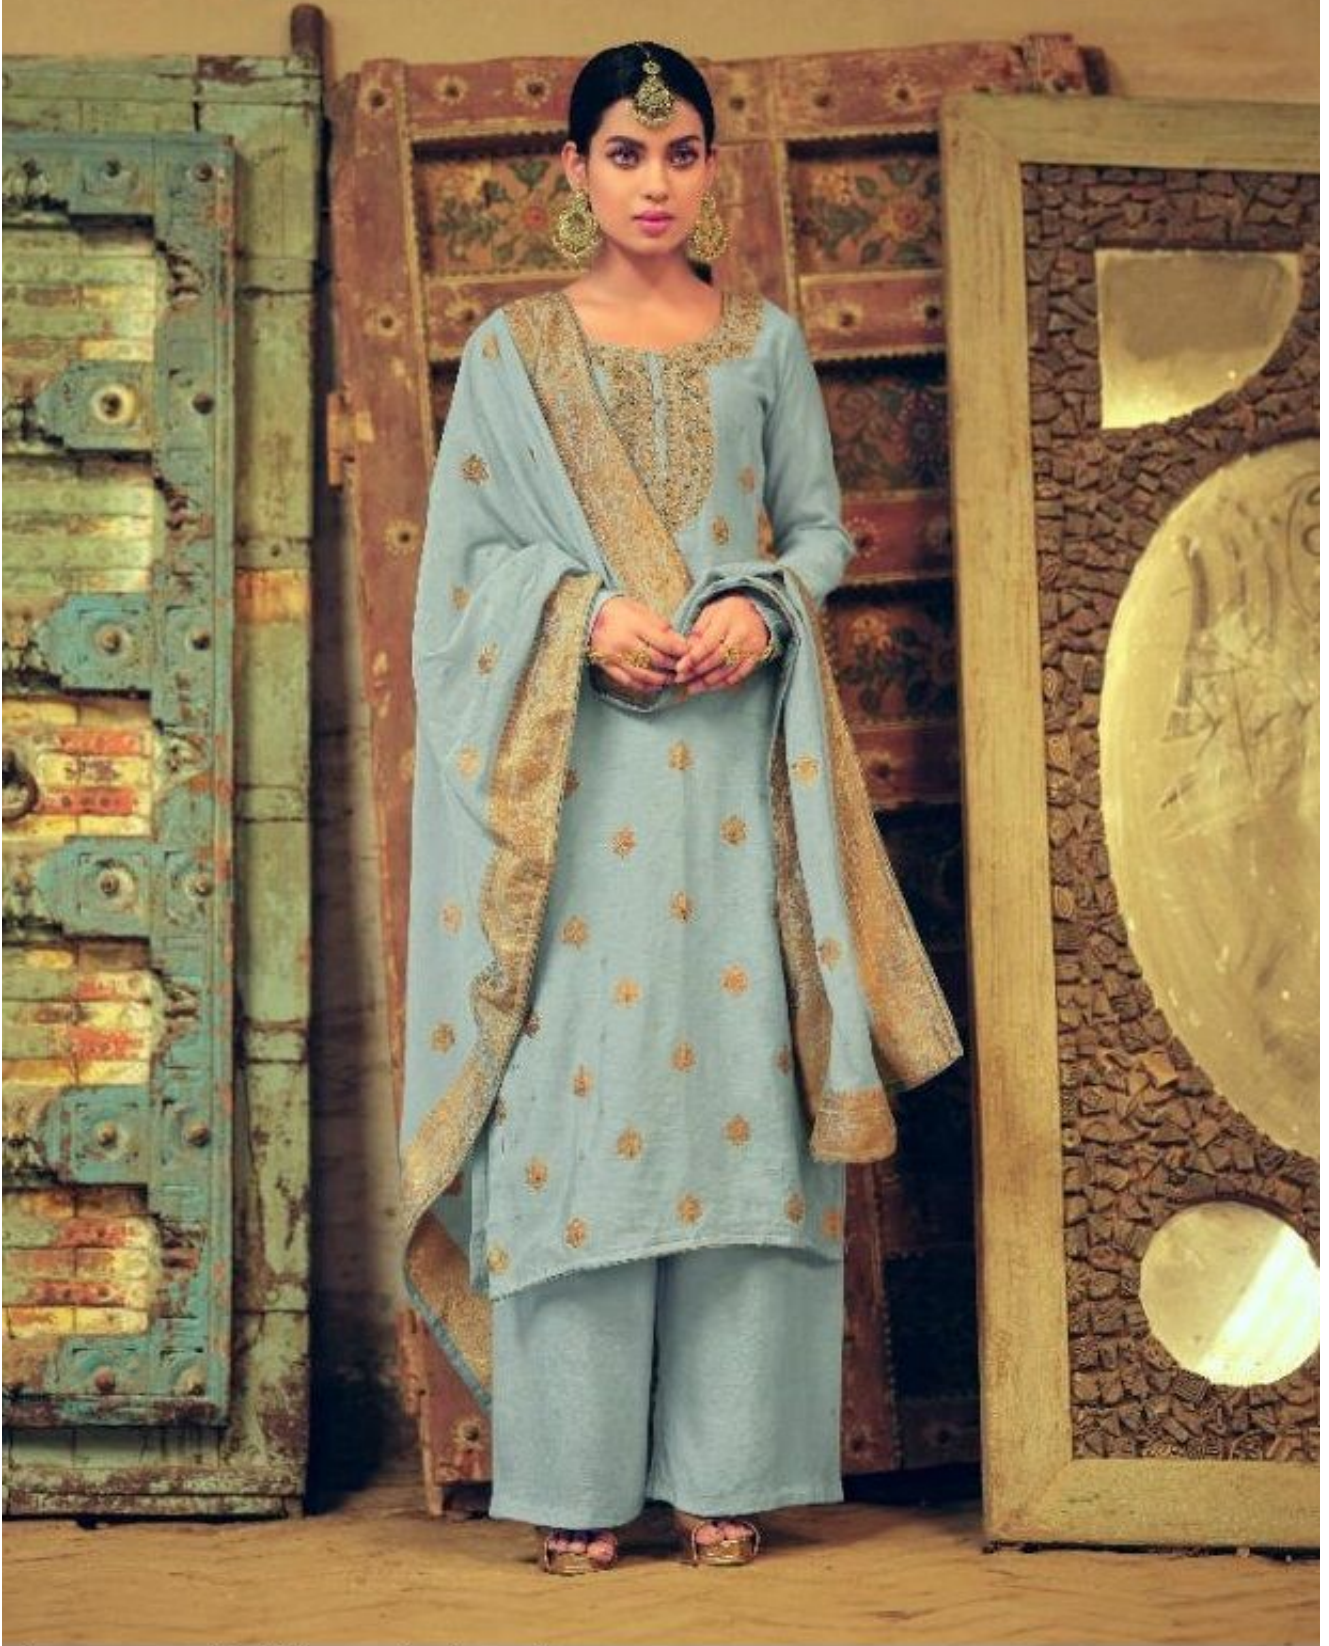

KARMA
INDUSTRY LTD.

karma-saaz-vol-2-silk-jacquard-salwar-suit