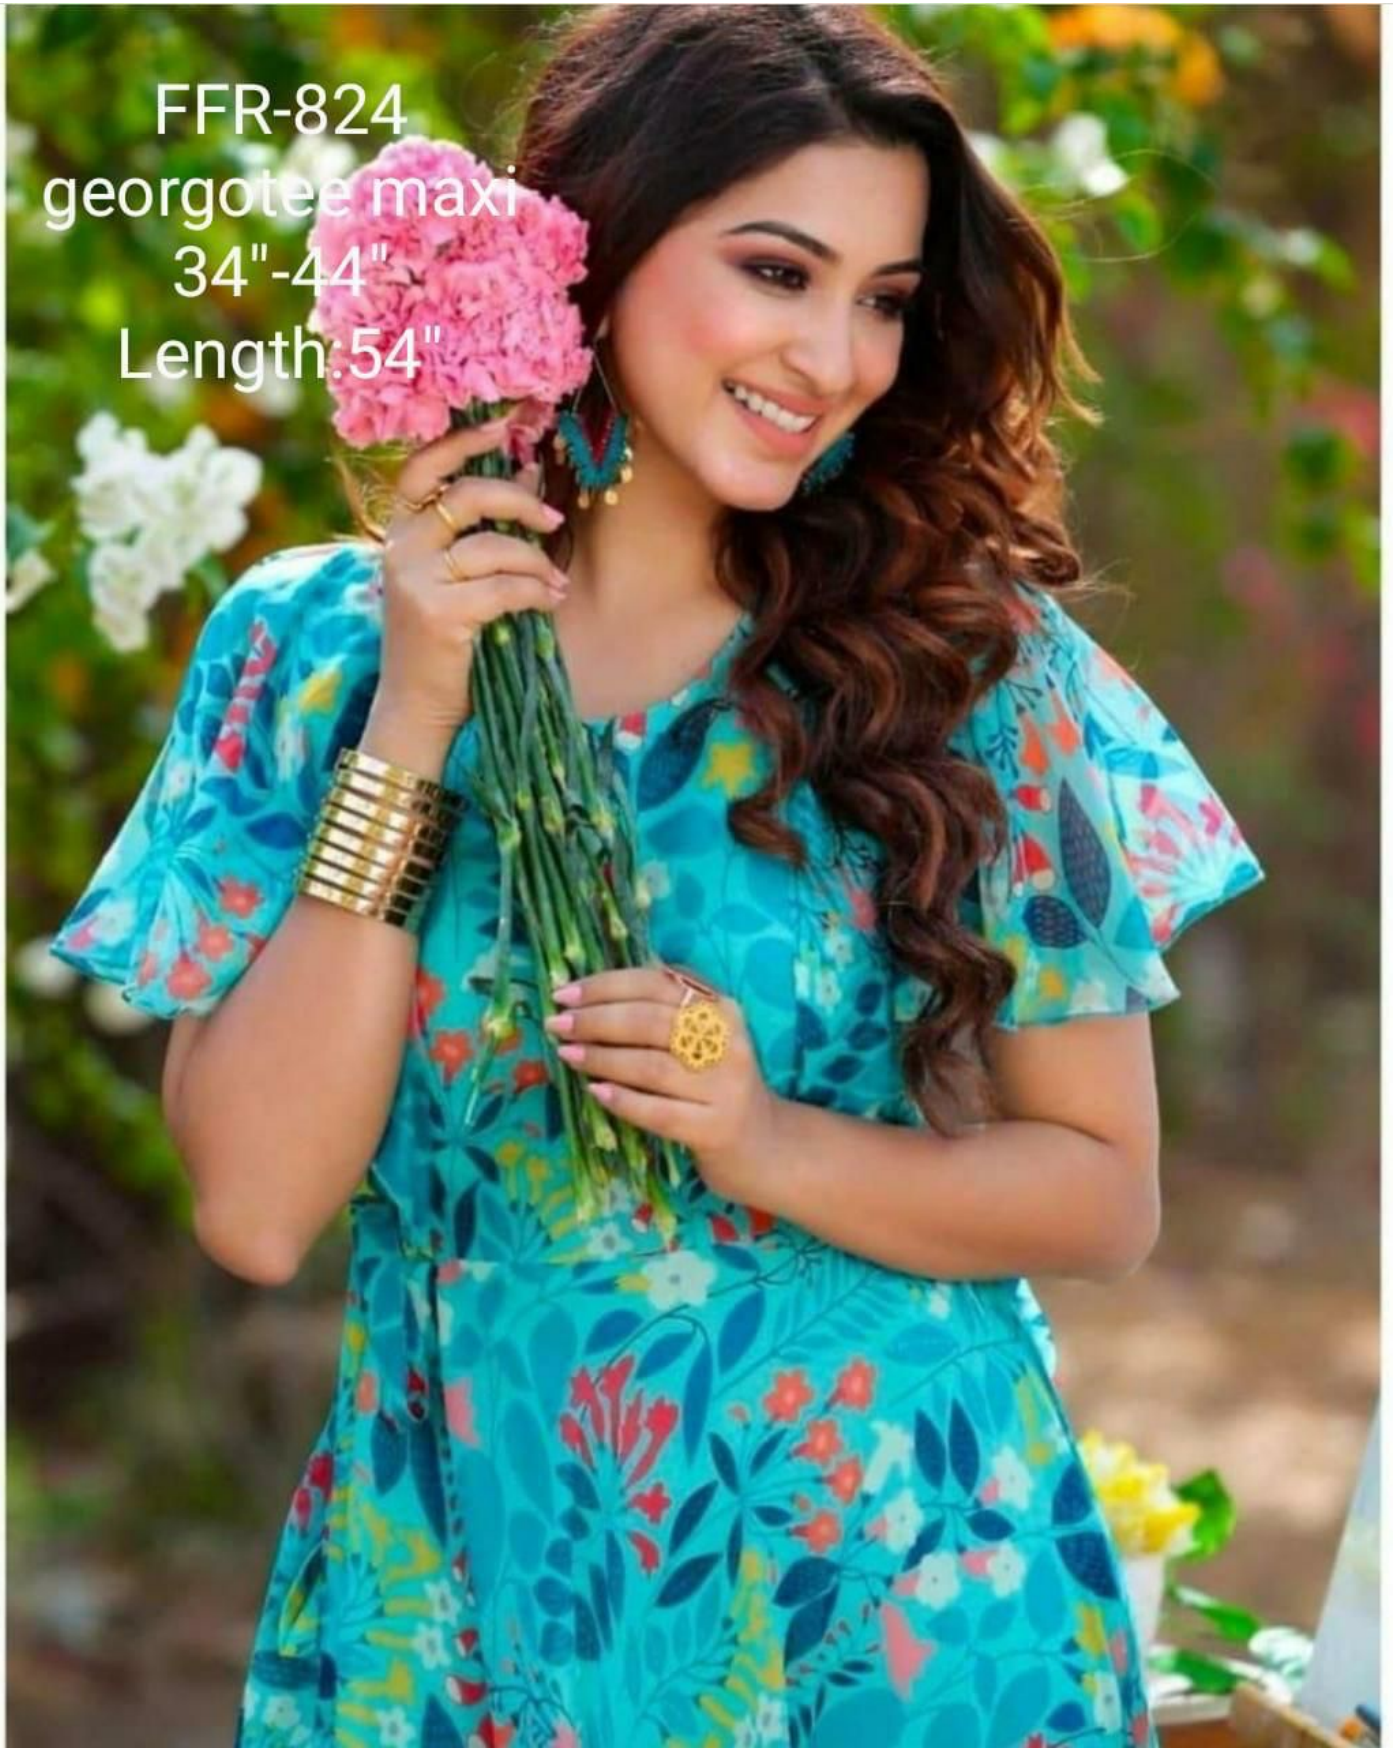

Dk5128

FFR-824
georgotee maxi
34"-44"
Length:54"

Dk5128

FFR-824
georgotee maxi
34"-44"
Length:54"

Dk5128

FFR-824
georgotee maxi
34"-44"
Length:54"

Dk5128